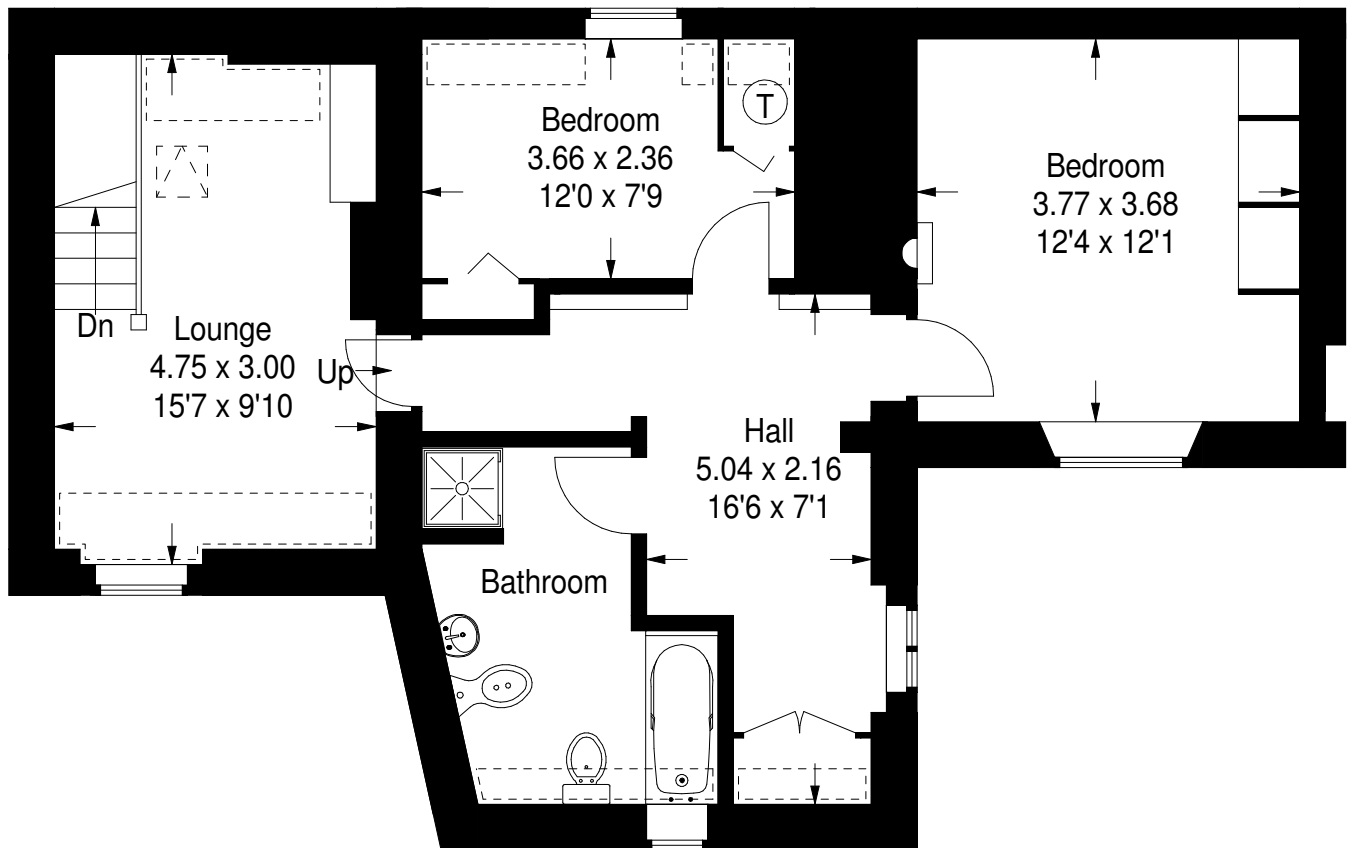

The Studio Flat, Islip

Approximate Gross Internal Area = 82 sq m / 883 sq ft

 = Reduced headroom below 1.5 m / 5'0

Ground Floor

First Floor

Illustration for identification purposes only, measurements are approximate, not to scale.