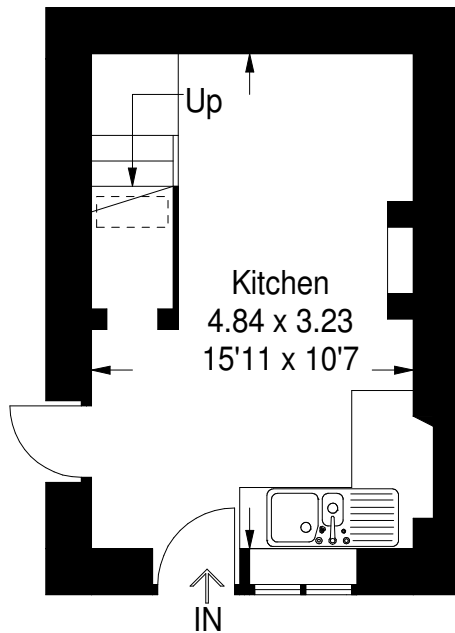

The Studio Flat, Islip

Approximate Gross Internal Area = 82 sq m / 883 sq ft

 = Reduced headroom below 1.5 m / 5'0

Ground Floor

First Floor

Illustration for identification purposes only, measurements are approximate, not to scale.