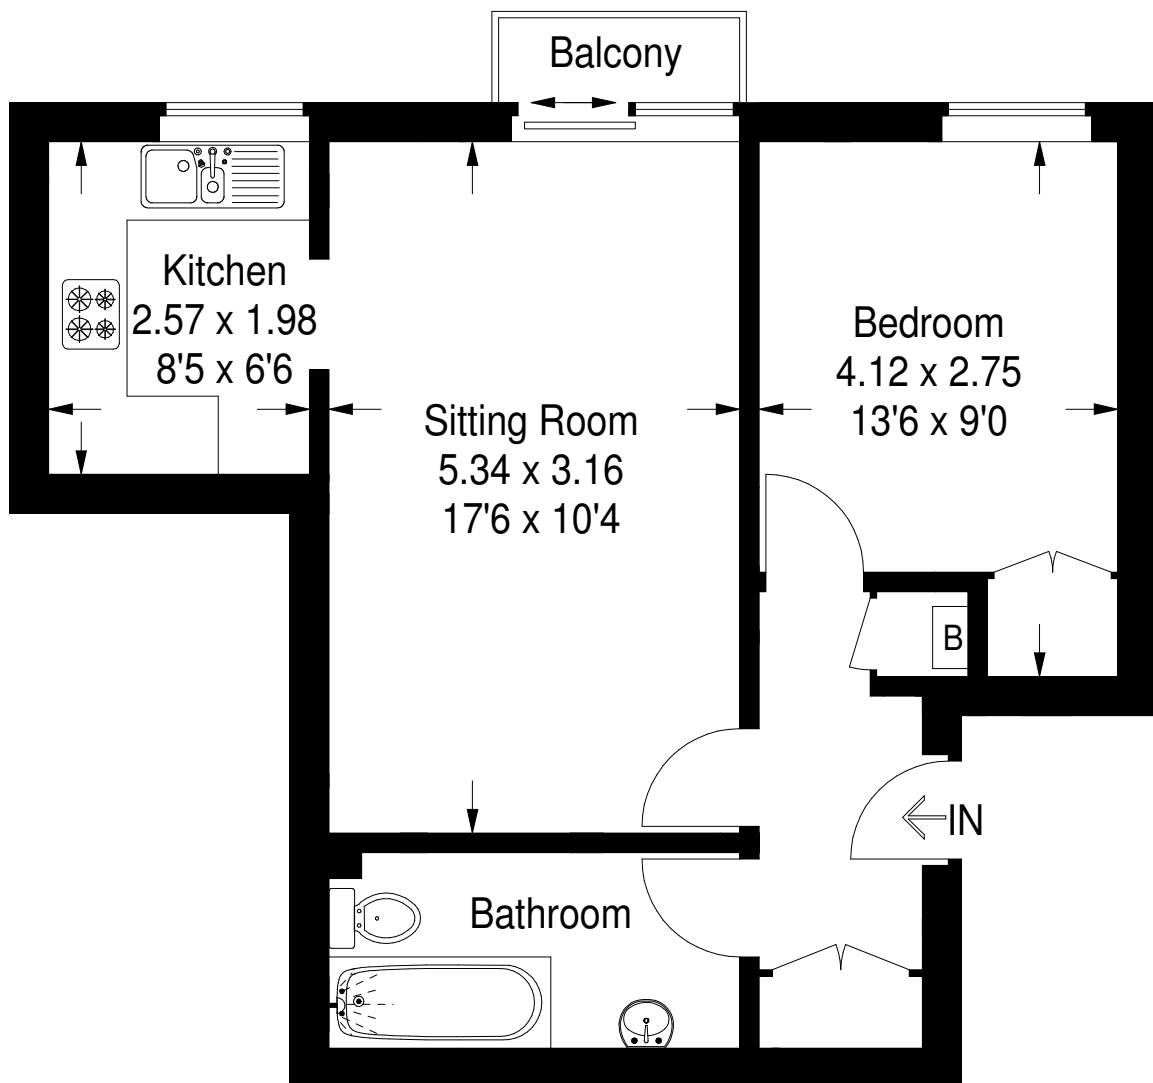

# The Sycamores, Headington

Approximate Gross Internal Area  
43.8 sq m / 471 sq ft

## First Floor

Illustration for identification purposes only,  
measurements are approximate, not to scale.